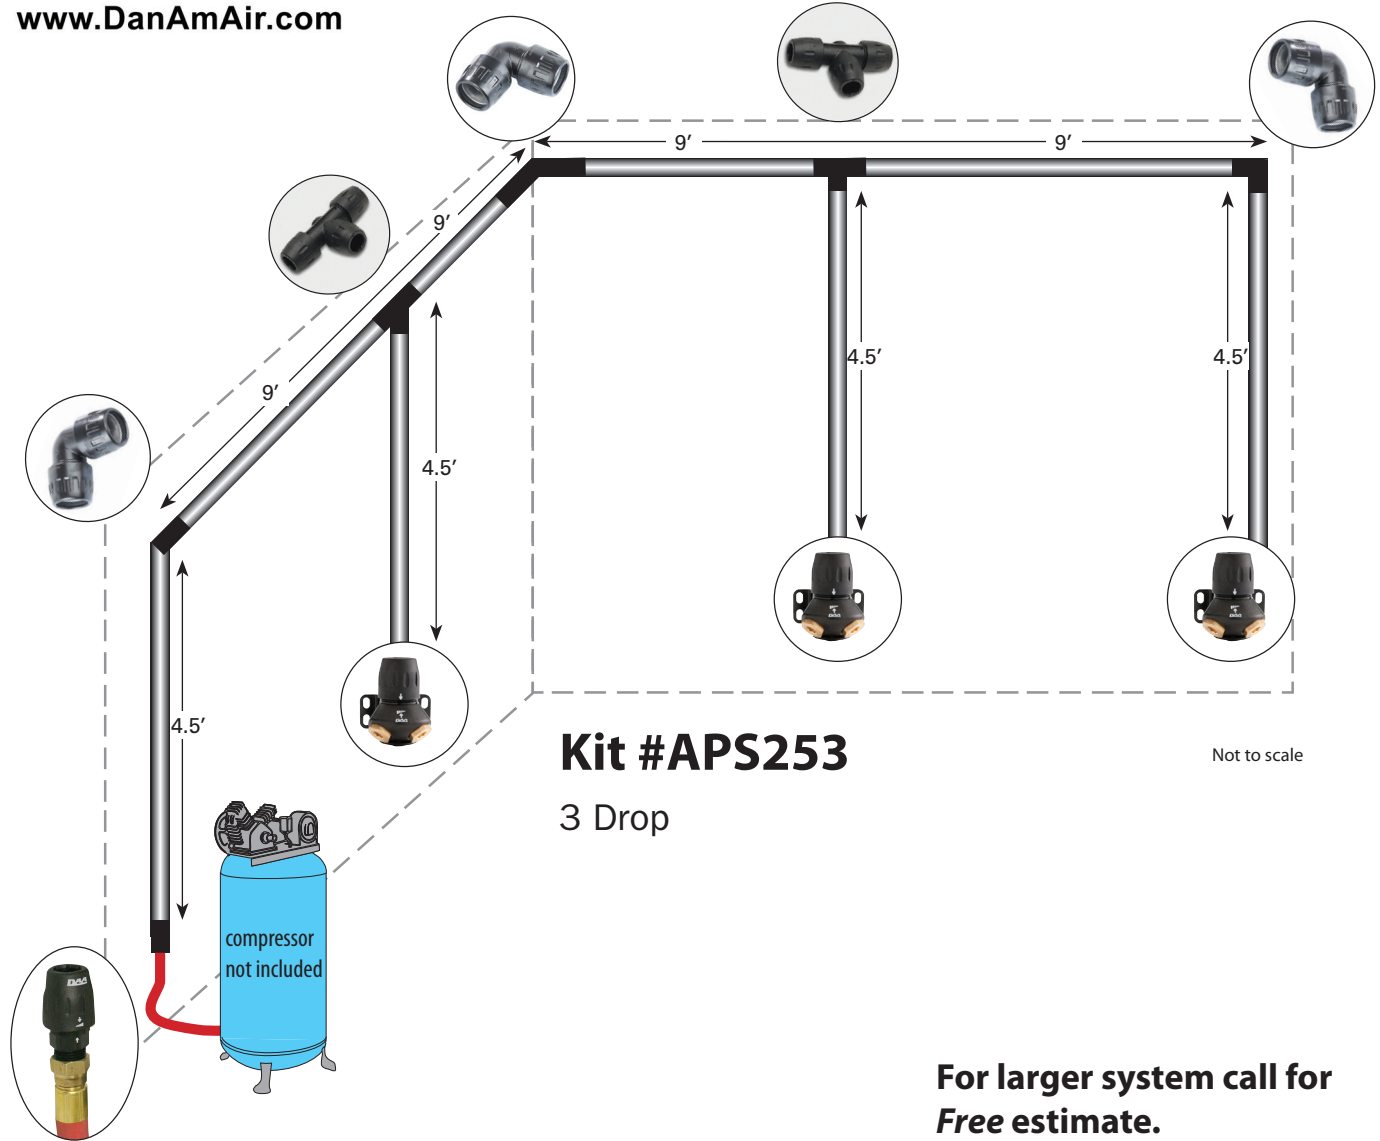

**Recommended layouts
Cut for Customized Garage**

Measure & Cut • Push to Connect

No Threading - No Soldering

www.DanAmAir.com

Kit #APS253
3 Drop

**For larger system call for
Free estimate.
1-800-533-8016 or
email: bg@satausa.com**

APS253 Dan Am Air Kit 25mm / 3 Drop		
QTY	Part No	Description
6	1013A 25 0600	25mm x 9' Gray alum pipe
3	6602 25 00	25mm 90° Elbow
2	6604 25 00	25mm Equal tee
1	6605 25 22	25mm x 1/2" Male NPT connection
3	6684 25 22	25mm 2 Port wall bracket
5	6697 25 01	Pipe Clip
1	675805	1/2" x 5' Flex hose w/ends (compressor connect.)