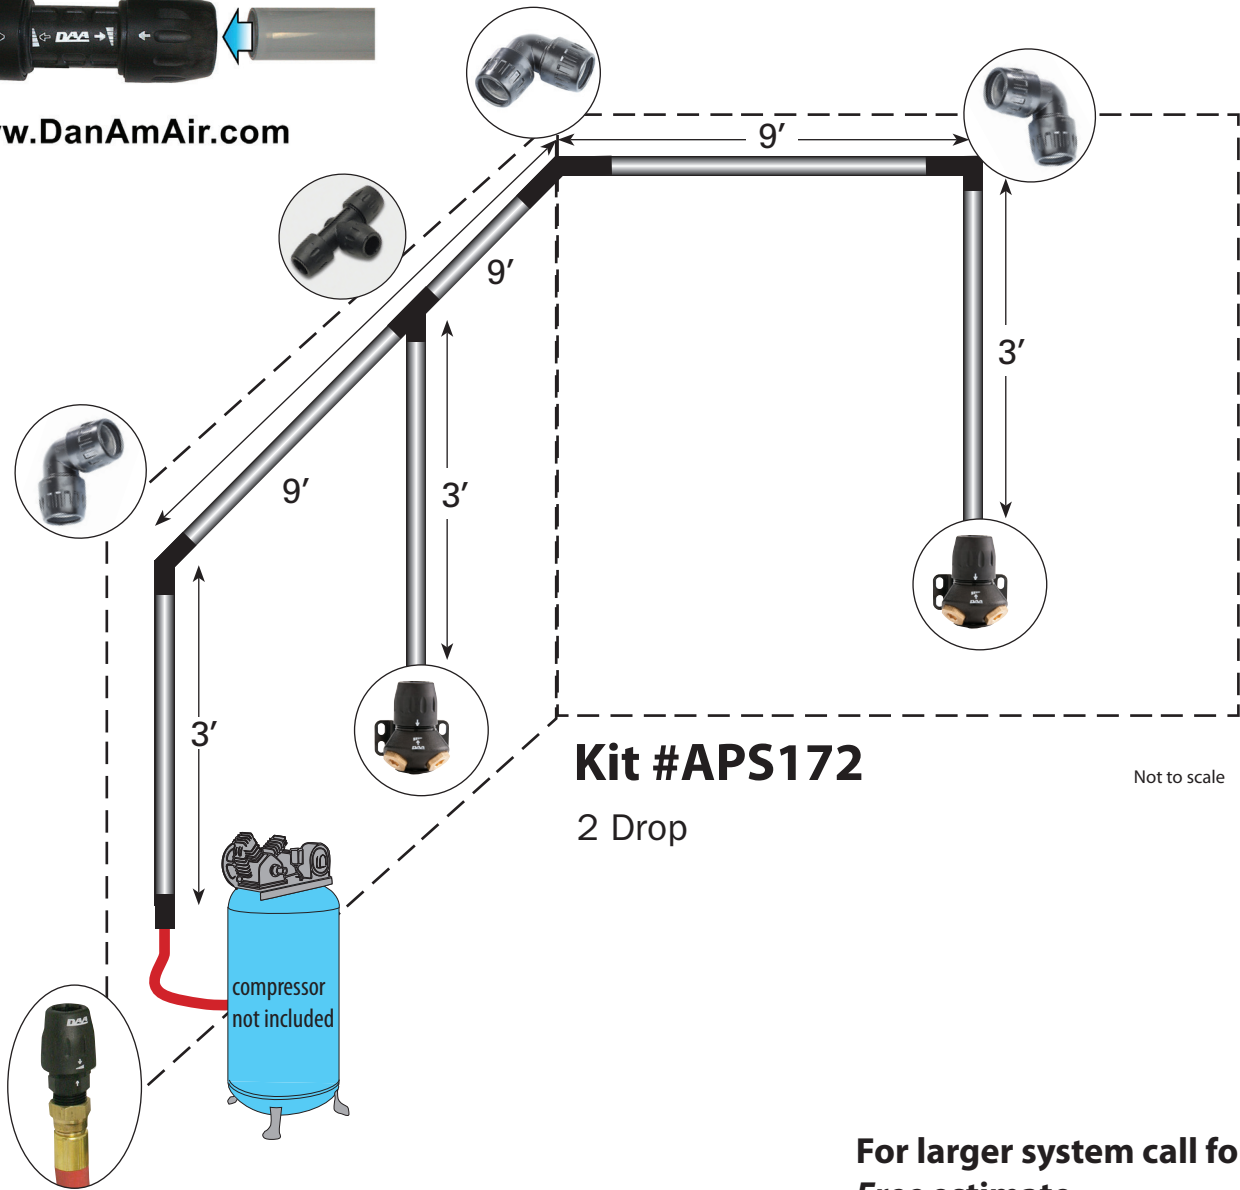

**Recommended layouts
Cut for Customized Garage**

Measure & Cut • Push to Connect

No Threading - No Soldering

www.DanAmAir.com

**For larger system call for
Free estimate.
1-800-533-8016 or
email: bg@satausa.com**

APS172 Dan Am Air Kit		16.5 mm / 2 Drop Kit
QTY	Part No	Description
4	1013A 17 0600	16.5mm x 9' Gray aluminum pipe
3	6602 17 00	16.5mm 90° Elbow
1	6604 17 00	16.5mm Equal tee
1	6605 17 22	16.5mm x 1/2" Male NPT connection
2	6684 17 22	16.5mm 2 Port wall bracket
5	6697 17 01	Pipe Clip
1	675805	1/2" x 5' Flex hose w/ends (compressor connect.)